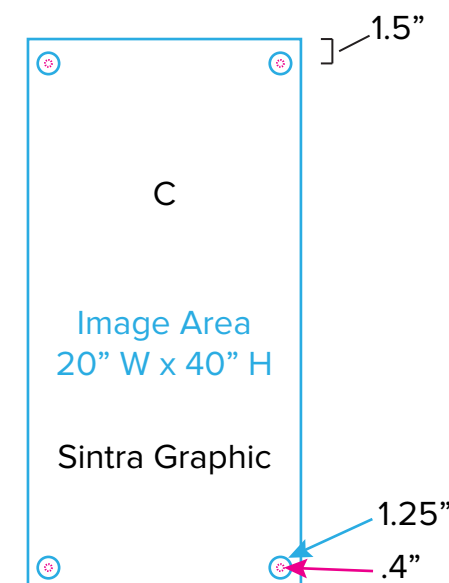

Graphic Template
10 x 10 Inline Exhibit
Velcro Tension Fabric Graphic Wall,
Sintra Header, Sintra Reception Counter

Velcro Tension Fabric Note: 5/8" Hook Velcro on Front of Graphic

NOTE: All Raster Art (jpg, tiff,psd, png, etc.) must be at least 100 dpi at print size.